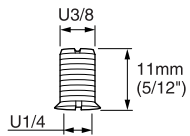

SLIK

11mm ダブルネジアダプター
11mm THREADED ADAPTER

K410

大ネジ (U3/8) の雲台を小ネジ (U1/4) の三脚へ、また大ネジのカメラを小ネジの雲台へ取りつけるときに使用してください。

Use when attaching a Pan Head with large thread hole (U3/8) to a Tripod leg with small screw (U1/4), or mounting a camera with large thread hole to a Pan Head with small mounting screw.