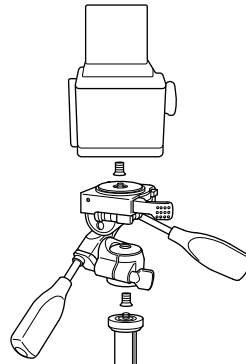

SLIK

11mm ダブルネジアダプター
11mm THREADED ADAPTER

K410

大ネジ (U3/8) の雲台を小ネジ (U1/4) の三脚へ、また大ネジのカメラを小ネジの雲台へ取りつけるときに使用してください。

Use when attaching a Pan Head with large thread hole (U3/8) to a Tripod leg with small screw (U1/4), or mounting a camera with large thread hole to a Pan Head with small mounting screw.