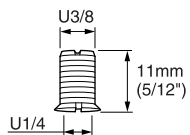

SLIK

11mm ダブルネジアダプター
11mm THREADED ADAPTER

K410

大ネジ (U3/8) の雲台を小ネジ (U1/4) の三脚へ、また大ネジのカメラを小ネジの雲台へ取りつけるときに使用してください。

Use when attaching a Pan Head with large thread hole (U3/8) to a Tripod leg with small screw (U1/4), or mounting a camera with large thread hole to a Pan Head with small mounting screw.